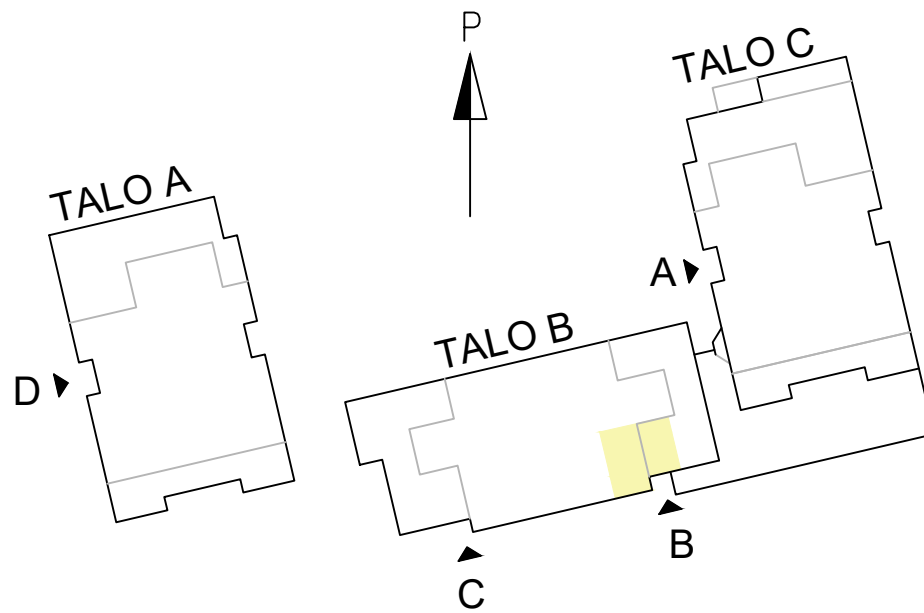

PASILANRAITIO 4

00240 Helsinki