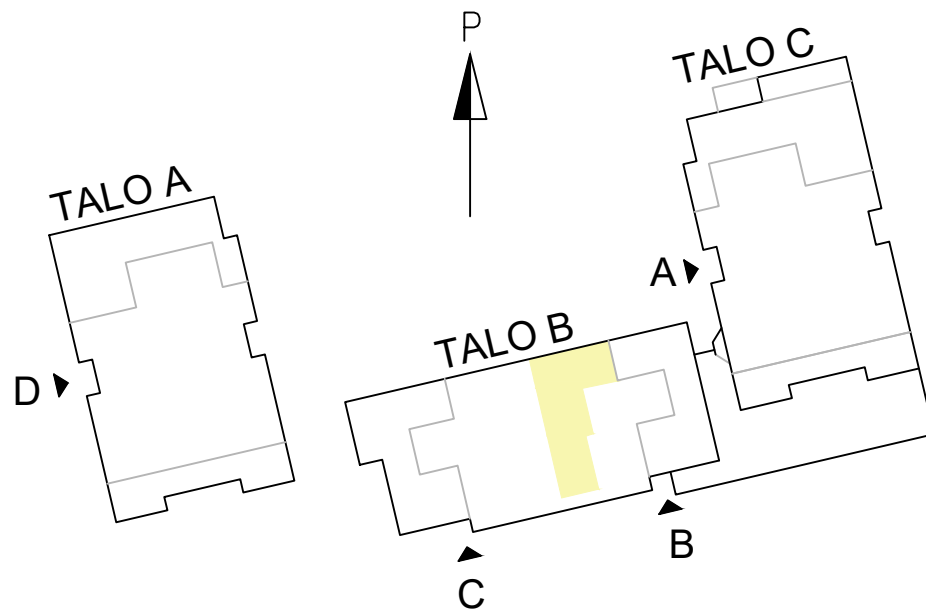

PASILANRAITIO 4

00240 Helsinki

2H+K 59,0 m²

B 25 2.krs 59,0 m²
B 28 3.krs 59,0 m²
B 31 4.krs 59,0 m²