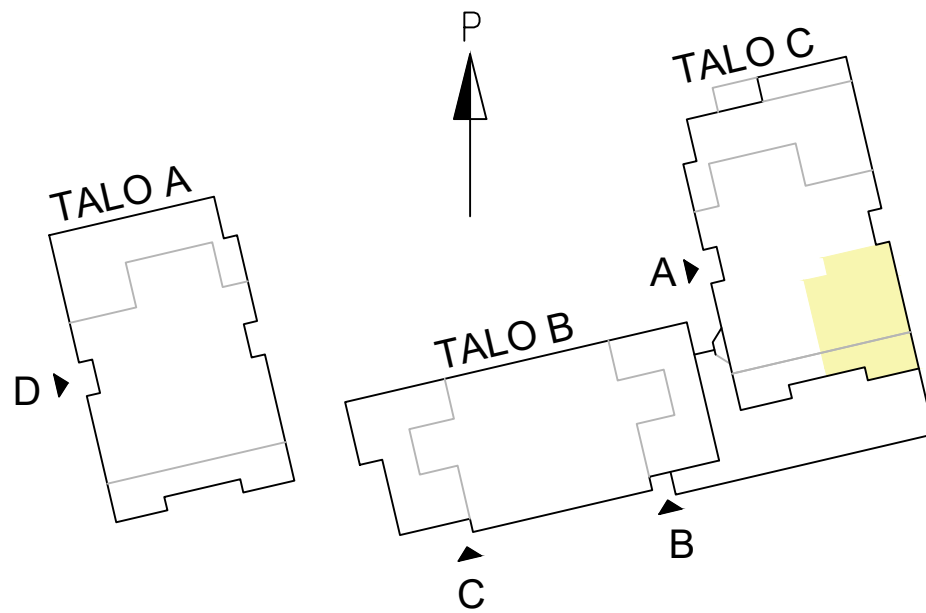

PASILANRAITIO 4

00240 Helsinki