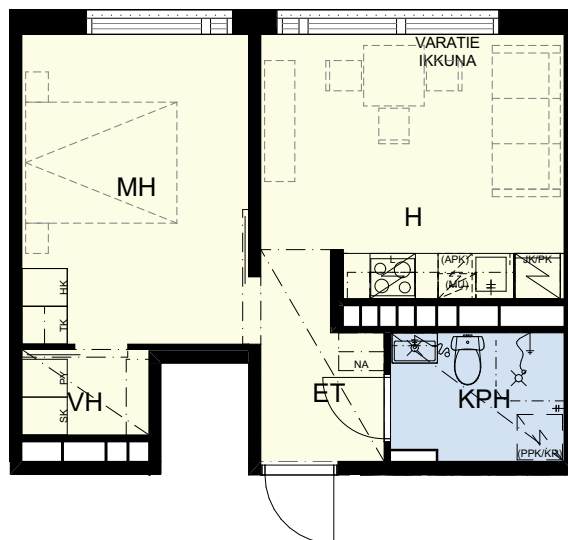

2H+KT 35,0 m²

	C-talo	
8. krs.	G347	35,0 m²
7. krs.	G344	35,0 m²
6. krs.	G341	35,0 m²
5. krs.	G338	35,0 m²
4. krs.	G335	35,0 m²
3. krs.	G332	35,0 m²
2. krs.	G329	35,0 m²
1. krs.	G326	35,0 m²

- liesi 50 cm
- tilavaraus astianpesukone 45 cm
- tilavaraus pesukone ja kuivausrumpu 60 cm