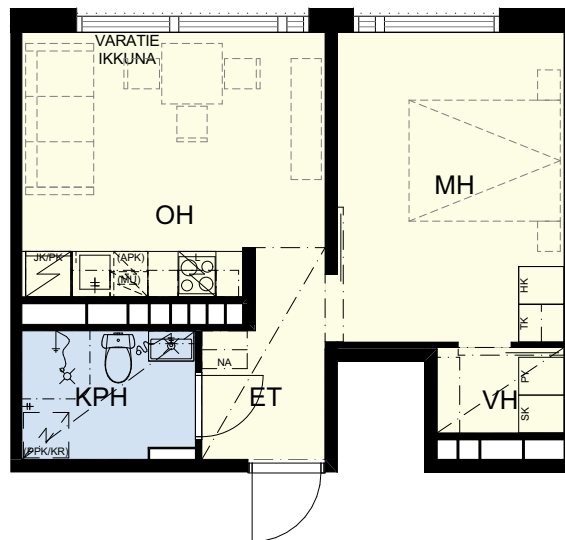

2H+KT 35,0 m²

	A-talo	B-talo	C-talo
8. krs.	C259 35,0 m²	F323 35,0 m²	I387 35,0 m²
7. krs.	C256 35,0 m²	F320 35,0 m²	I384 35,0 m²
6. krs.	C253 35,0 m²	F317 35,0 m²	I381 35,0 m²
5. krs.	C250 35,0 m²	F314 35,0 m²	I378 35,0 m²
4. krs.	C247 35,0 m²	F311 35,0 m²	I375 35,0 m²
3. krs.	C244 35,0 m²	F308 35,0 m²	I372 35,0 m²
2. krs.	C241 35,0 m²	F305 35,0 m²	I369 35,0 m²
1. krs.	C238 35,0 m²	F302 35,0 m²	I366 35,0 m²

- liesi 50 cm
- tilavaraus astianpesukone 45 cm
- tilavaraus pesukone ja kuivausrumpu 60 cm