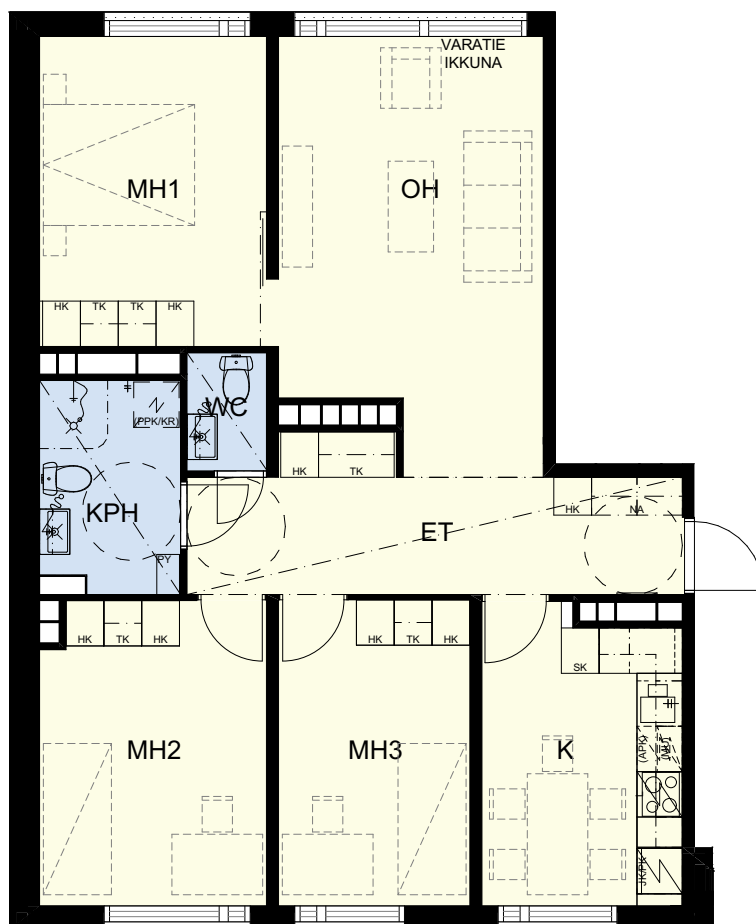

4H+K 81,0 m²

	C-talo	
8. krs.	G346	81,0 m²
7. krs.	G343	81,0 m²
6. krs.	G340	81,0 m²
5. krs.	G337	81,0 m²
4. krs.	G334	81,0 m²
3. krs.	G331	81,0 m²
2. krs.	G328	81,0 m²
1. krs.	G325 *	81,0 m²

* = LE, kylpyhuonekynnys alle 20 mm

- liesi 60 cm
- tilavaraus astianpesukone 60 cm
- tilavaraus pesukone ja kuivausrumpu 60 cm